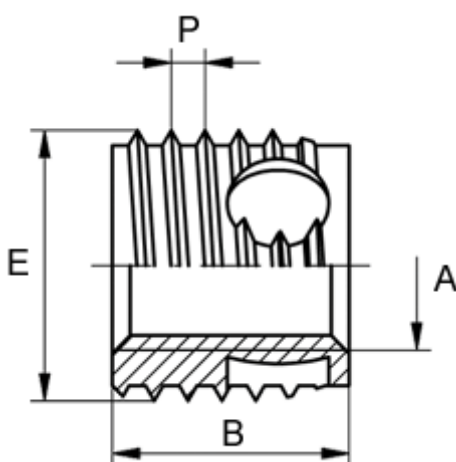

Article number: 12337000035500
Description: KLEE-coil 337 000 035.500
M3,5 St. steel 1.4305

Measures

Female thread A	= M3,5
Length B	= 5
Male thread E	= 6.0
Min hole depth blind hole	= 7
Thread pitch P	= 0.80
Type	= 337 000 035 ...